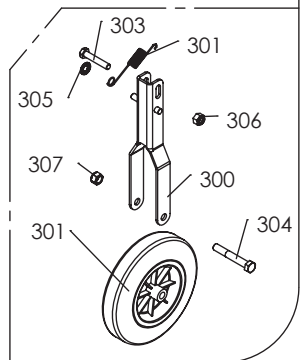

* Rep 19 : 0308040052 = GT / GC / 800 series
0308040055 = EP16 / GX / Lc170 / 550 series

** Rep 31 : 0306060021 = GC135

*** Rep 32 : 0306030024 = GC135

**** Rep 33 : 0304000185 = GC135

***** Rep 48 : 0300080404 = EP16 / EP17
0300080501 + 0300090602 = GX
0300090501 = Lc170
0300010617 = GT400